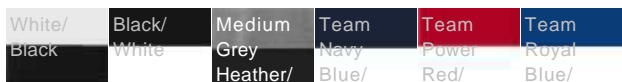

Adidas - Women's Pregame Long Sleeve T-Shirt - AT105

- 4.4 oz./yd², 100% recycled polyester
- Regular fit
- AEROREADY moisture-management
- Crewneck collar
- adidas heat-seal logo on center chest
- Heat-seal label

Responsible Materials: contains 100% recycled polyester
Responsible Supplier: this product was made in a facility that is OCS, GRS, RCS, and GOTS certified.

Colors

Finished Measurements

	XS	S	M	L	XL	2XL
Body Length	23 5/6	24 2/5	25	25 3/5	26 1/6	26 7/9
Chest Circumference	34 2/3	37	39 3/8	42 1/8	45 2/7	48 5/6
Sleeve Length	23 7/9	24	24 2/7	24 4/7	24 4/5	25