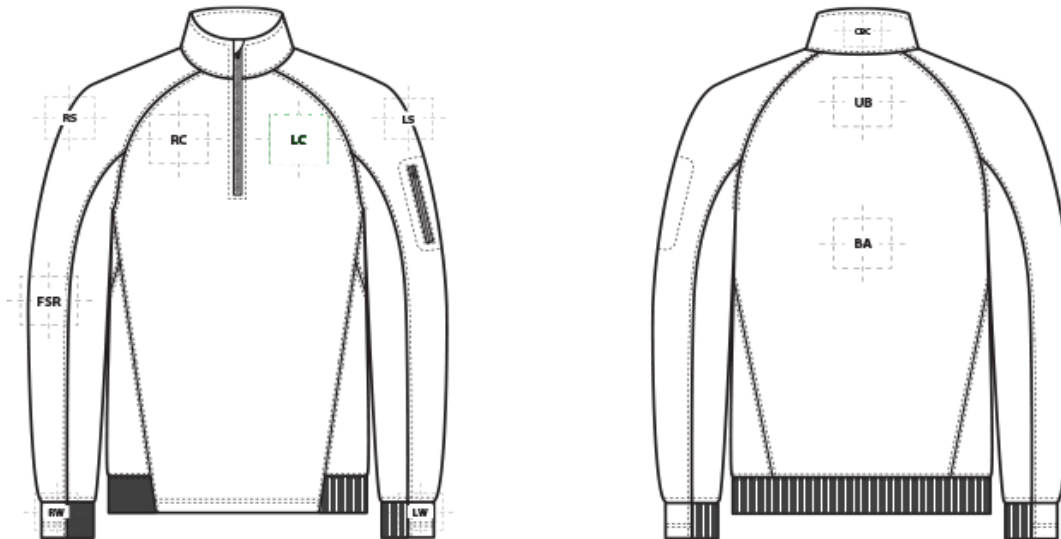

## DECORATION SPEC SHEET

### FRONT DECORATION DIMENSIONS

Code	Location	Dimensions	Priority
LC	Left Chest	4"H x 4"W	Primary
RC	Right Chest	4"H x 4"W	

### BACK DECORATION DIMENSIONS

Code	Location	Dimensions	Priority
BA	Back	20"H x 14"W	
CBC	Collar Back Center	2"H x 6"W	
UB	Upper Back	8"H x 16"W	

### SLEEVE DECORATION DIMENSIONS

Code	Location	Dimensions	Priority
FSR	Full Sleeve Right	3"H x 22"W	
LS	Left Shoulder	4"H x 4"W	
LW	Left Wrist	2"H x 2"W	
RS	Right Shoulder	4"H x 4"W	
RW	Right Wrist	2"H x 2"W	