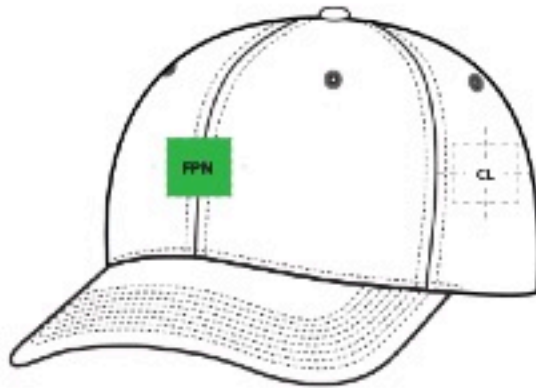

DECORATION SPEC SHEET

FLEXFIT®

FF5001 Flexfit® V-Flexfit® Cotton Twill Cap

FRONT DECORATION DIMENSIONS

FPN	Front Panel	2.5"H x 6"W (max size)	Primary
------------	-------------	------------------------	---------

BACK DECORATION DIMENSIONS

CB	Cap Back	1.5"H x 2"W	
-----------	----------	-------------	--

SIDE DECORATION DIMENSIONS

CL	Cap Left	2"H x 2.5"W (max size)	
CR	Cap Right	2"H x 2.5"W (max size)	

Decoration area is dependent on garment size, decoration method and the equipment being used. Please consult your decorator or supplier.