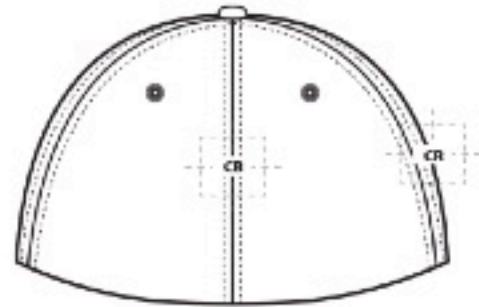

DECORATION SPEC SHEET

FLEXFIT®

FF5001 Flexfit® V-Flexfit® Cotton Twill Cap

FRONT DECORATION DIMENSIONS

FPN	Front Panel	2.5"H x 6"W (max size)	Primary
------------	-------------	------------------------	---------

BACK DECORATION DIMENSIONS

CB	Cap Back	1.5"H x 2"W	
-----------	----------	-------------	--

SIDE DECORATION DIMENSIONS

CL	Cap Left	2"H x 2.5"W (max size)	
CR	Cap Right	2"H x 2.5"W (max size)	

Decoration area is dependent on garment size, decoration method and the equipment being used. Please consult your decorator or supplier.