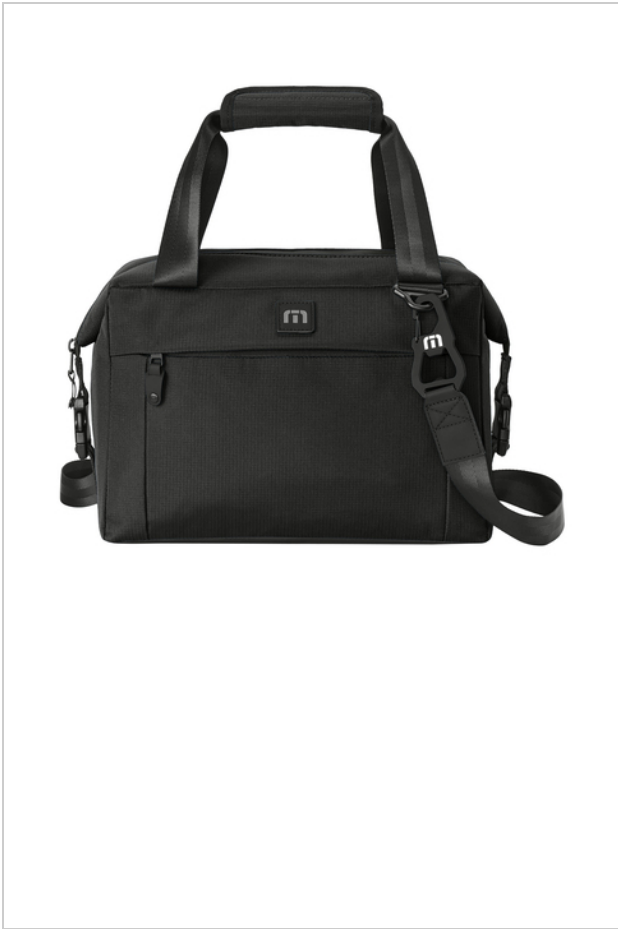

SPEC SHEET + MEASUREMENTS

Product photo

TravisMathew Chill'n 12-Can Cooler. TMB600

Head to the beach, the pool or wherever you want to chill, equipped with this insulated cooler.

- 100% poly mini ripstop
- Durable water repellent (DWR) finish
- Fully insulated main compartment can hold up to twelve 12-ounce cans
- Front pocket for storage and decoration
- Detachable shoulder strap with attached TM logoed bottle opener
- Side expandable buckles
- Rubberized TM logo patch
- Dimensions: 10"h x 13"w x 7"d
- Capacity: 732.35 cu. in./12 L
- Weight: 1.46 lbs./0.66 kg

Sketches

front

back

Note: Bags not intended for use by children 12 and under.