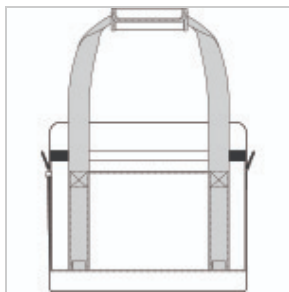

## TravisMathew Cruise 24-Can Cooler. TMB601

Cruise to your next pool party, camping trip or family picnic with this cooler that holds everything you need to keep chilled and raring-to-go.

- 600D poly
- Durable water repellent (DWR) finish
- Molded top panel with interior storage and heat transfer TravisMathew logo
- Fully insulated main compartment can hold up to twenty-four 12-ounce cans
- Front pocket for storage and decoration
- Detachable shoulder strap with attached TM logoed bottle opener
- Mesh side pockets
- Collapsible design with interior hooks keeps cooler compressed and secure
- Dimensions: 12"h x 14"w x 11.5"d
- Capacity: 1,556 cu. in./25.5 L
- Weight: 3.02 lbs./1.37 kg

## Sketches

front

back

Note: Bags not intended for use by children 12 and under.