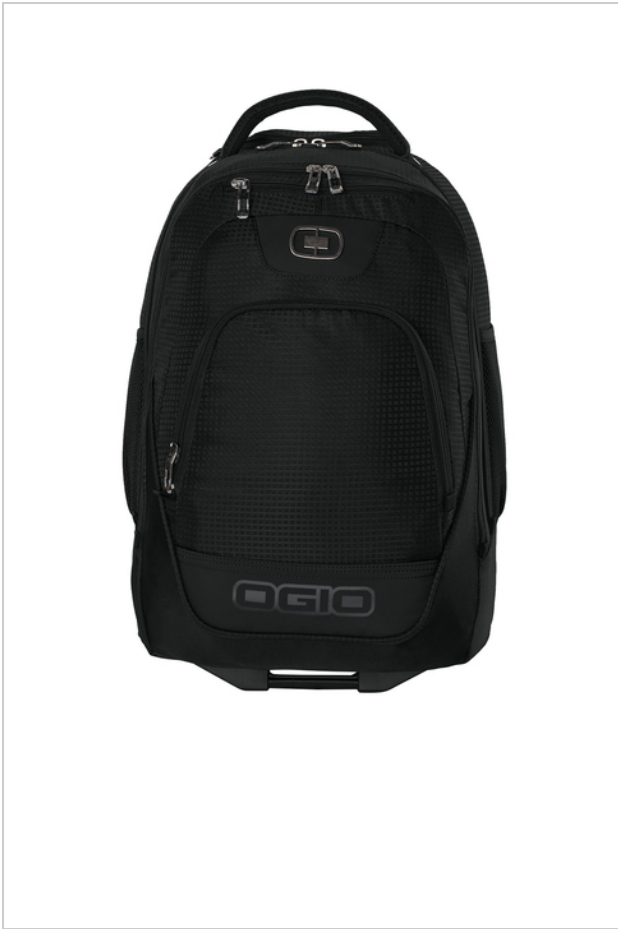

SPEC SHEET + MEASUREMENTS

Product photo

OGIO[®] Wheelie Pack. 411066

This travel essential runs circles around other bags because it quickly converts from wheeled upright to backpack.

- 600D shadow ripstop poly/1,680D poly
- Main compartment with padded laptop and tablet/e-reader sleeves
- Roomy rear overnight compartment with garment straps
- Zippered front pocket with deluxe organization panel
- Zippered fleece-lined valuables pocket
- Rear pocket with padded, adjustable straps
- Dual side beverage/accessory holsters
- In-line skate wheels and locking retractable handle
- Easy-to-grab foot handle at bottom of pack
- Laptop sleeve: 15.5"h x 10.5"w x 1.5"d; fits most 15" laptops
- Dimensions: 20.25"h x 14.5"w x 11"d
- Capacity: 1,900 cu.in./31L
- Weight: 5.8 lbs./2.6kg

Sketches

front

Note: Bags not intended for use by children 12 and under.